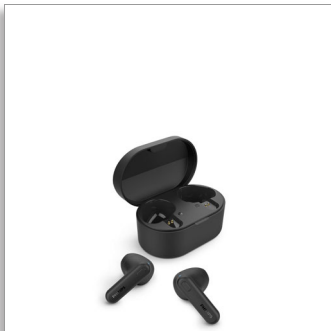

Philips
True Wireless
Headphones

Clear call quality

13 mm drivers for punchy bass
Ergonomic design for comfort
IPX4 splash/sweat resistant

TAT1138BK

Hear your sounds clearly

Hear your sounds perfectly. These True Wireless headphones use 13 mm drivers for lush sound and punchy bass and an AI mic for clear calls. With IPX4 splash and sweat resistance and a pocket-sized charging case for 15 hours play time.

Style and comfort

- Ergonomically designed ear buds for all day comfort
- Short hockey stick design

Active all day

- IPX4 splash and sweat resistant
- No worries. Up to 15 hours play time with the case

Powerful playlists. Clear calls

- Custom 13 mm drivers for lush sound and punchy bass
- AI mic for clear call quality

PHILIPS

True Wireless Headphones

Clear call quality 13 mm drivers for punchy bass, Ergonomic design for comfort, IPX4 splash/sweat resistant