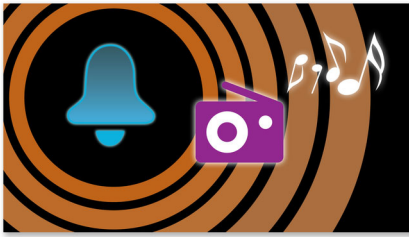

Philips
Digital tuning clock radio

AJ3123

Start Your Day, Your way!

Wake up with radio or buzzer

This stylish radio-alarm clock AJ3123/12 looks nice and wakes you in time. It has built-in FM radio and gives you a choice of waking up to your favorite station or the buzzer.

Start the day your way

- Wake up to your favorite radio tune or a buzzer
- FM digital tuning with presets
- Gentle wake for a pleasant wake up experience
- Repeat alarm for additional snooze

Easy to use

PHILIPS

Highlights

Wake up to radio or a buzzer

Wake up to sounds from your favorite radio station or a buzzer. Simply set the alarm on your Philips Clock radio to wake you with the radio station you last listened to or choose to wake up with a buzzer sound. When the wake up time is reached, your Philips Clock radio will automatically turn on that radio station or trigger the buzzer to sound.