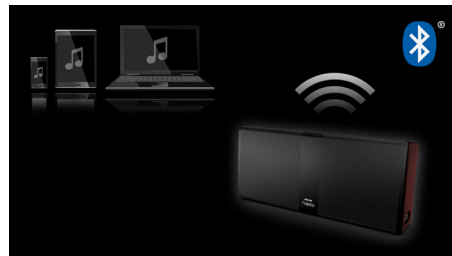

Wireless music streaming

Bluetooth is a short range wireless communication technology that is both robust and energy-efficient. The technology allows easy wireless connection to iPod/iPhone/iPad or other Bluetooth devices, such as smartphones, tablets or even laptops. So you can enjoy your favorite music, sound from video or game wireless on this speaker easily.

Specifications

Sound

- Volume control: up/down
- Maximum output power (RMS): 20W
- Sound Enhancement: Digital Sound Control

Loudspeakers

- No. of built-in speakers: 2
- Speaker drivers: 2.75" woofer
- Speaker types: bass reflex speaker system

Audio playback

- Disc playback modes: fast forward/backward, next/previous track search, repeat/shuffle/program
- Playback media: CD, CD-R/RW, MP3-CD, USB flash drive
- USB Direct playback modes: fast backward/fast forward, play/pause, previous/next, repeat, shuffle, stop

Tuner/Reception/Transmission

- Tuner bands: FM mono, FM stereo
- Station presets: 20
- Antenna: FM antenna (75 ohm)
- Tuner enhancement: auto digital tuning, auto scan, Easy set (plug & play)

Connectivity

- Headphone: 3.5 mm
- USB: USB host
- Audio in (3.5mm)
- Bluetooth: Bluetooth V2.1, Yes
- Bluetooth profiles: A2DP

Convenience

- Alarms: CD Alarm, Radio Alarm, USB alarm
- Clock: On main display, sleep timer
- Charging device: iPad, iPhone, iPod
- Display type: LED display
- Loader type: slot

Accessories

- Included accessories: AC-DC Adapter, FM antenna
- Remote control: 21-key remote
- User Manual: Multi languages

Dimensions

- Set dimensions (W x D): 420 x 99 mm
- Set height (with stand): 223 mm
- Packaging width: 460 mm
- Packaging height: 142 mm
- Packaging depth: 265 mm
- Gross weight: 4.2 kg
- Net weight: 3.3 kg

Power

- Power supply: 110-240V, 50/60 Hz

Issue date 2014-06-13

Version: 1.0.3

12 NC: 8670 001 12959
EAN: 87 12581 71449 9

© 2014 Koninklijke Philips N.V.
All Rights reserved.

Specifications are subject to change without notice.
Trademarks are the property of Koninklijke Philips N.V.
or their respective owners.

www.philips.com