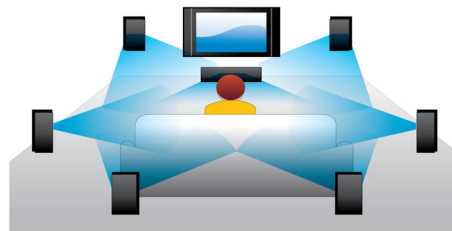

Dolby TrueHD and DTS-HD MA

DTS-HD Master Audio and Dolby TrueHD delivers 7.1 channels of the finest sound from your Blu-ray Discs. Audio reproduced is virtually indistinguishable from the studio master, so you hear what the creators intended for you to hear. DTS-HD Master Audio and Dolby TrueHD complete your high definition entertainment experience.