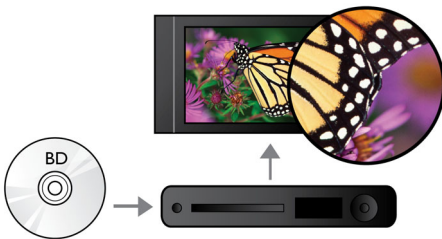

Blu-ray Disc playback

Blu-ray Discs have the capacity to carry high definition data, along with pictures in the 1920 x 1080 resolution that defines full high definition images. Scenes come to life as details leap at you, movements smoothen and images turn crystal clear. Blu-ray also delivers uncompressed surround sound - so your audio experience becomes unbelievably real. The

high storage capacity of Blu-ray Discs also allow a host of interactive possibilities to be built in. Seamless navigation during playback and other exciting features like pop-up menus bring a whole new dimension to home entertainment.