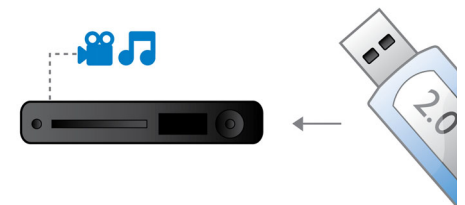

Hi-Speed USB 2.0 Link

The Universal Serial Bus or USB is a protocol standard that is conveniently used to link PCs, peripherals and consumer electronic equipment. Hi-Speed USB devices have a data transfer rate of up to 480 Mbps - up from the 12 Mbps in original USB ones. With Hi-Speed USB 2.0 Link, all you have to do is plug in your USB device, select the movie, music or photo and play away.