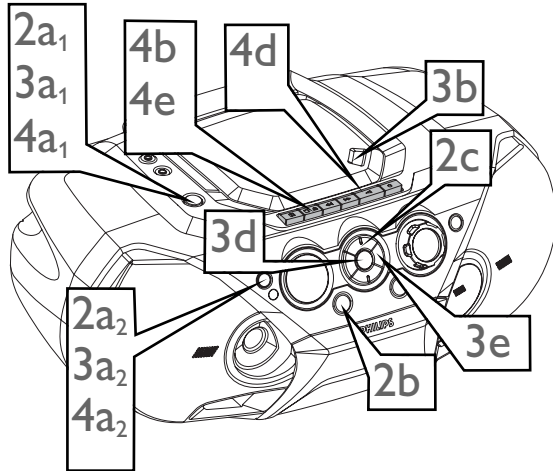

1 Choosing mains Supply

- a Connect the AC mains lead to the **AC MAINS** inlet and the wall socket..
- OR-
- b Open the battery door and insert **6 x D** batteries.

2 Listening to the Radio

- a Press **STANDBY ON** ϕ to on, then press **Source selector** to select **TUNER** (or press **TUNER** on the remote control).
- b Press and hold **PROGRAM** until **AUTOSTORE** appears.
 - Available stations are programmed.
- c Press **ALBUM/ PRESET - , +** until the desired preset station is displayed

3 Playing CD/MP3/WMA

This player plays Audio Discs including CD-Rs/CD-RWs, and MP3/WMA CDs.

- a Press ϕ once or more to on, then select **CD** source.
- b Press **OPEN•CLOSE** to open the CD door.
- c Insert a CD/MP3 with the printed side facing up and close the door.
- d Press **▶||** to start playback.
- e To stop CD playback, press **■**.