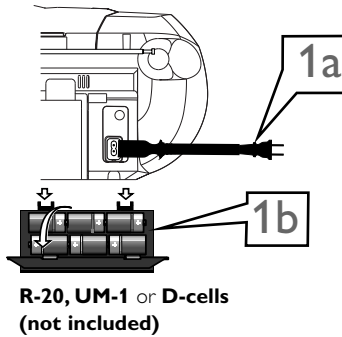

1 Choosing mains Supply

- a Connect the AC mains lead to the **AC MAINS** inlet and the wall socket..
- OR-
- b Open the battery door and insert **6 x D** batteries.

2 Listening to the Radio

- a Press **STANDBY ON** ϕ to on, then press **Source selector** to select **TUNER** (or press **TUNER** on the remote control).
- b Press and hold **PROGRAM** until **AUTOSTORE** appears.
 - Available stations are programmed.
- c Press **ALBUM/ PRESET - , +** until the desired preset station is displayed