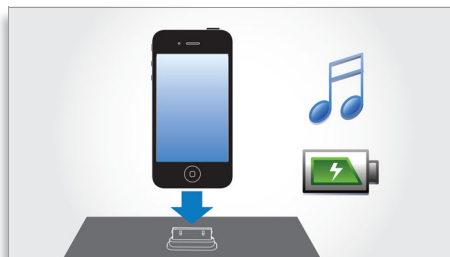

Play and charge your iPod

Enjoy your favorite MP3 music while charging your iPod! The dock lets you connect your iPod directly to the Docking entertainment system so you can listen to your favorite music in superb sound. It also charges your iPod while it plays so you can enjoy your music and not have to worry about your iPod battery running out. The Docking entertainment system automatically charges your iPod while it is docked.

Specifications

iPod compatibility

- Compatible with: iPod mini, iPod with color display, iPod 5th Generation, iPod classic, iPod nano 1st Generation, iPod nano 2nd Generation, iPod nano 3rd Generation, iPod nano 4th Generation, iPod touch, iPod touch 2nd Generation, iPod nano 5th Generation, iPod nano 6th generation, iPod touch 4th generation

Tuner/Reception/Transmission

- Auto digital tuning
- Tuner Bands: FM
- Station presets: 20
- Antenna: FM Antenna

Audio Playback

- Cradle playback mode: Charging iPod, Play and Pause, Next and Previous track

Convenience

- Clock/Version: Digital
- Alarms: 24 hour alarm reset, Buzzer Alarm, Radio Alarm, Repeat alarm (snooze), Sleep timer

Sound

- Sound System: Stereo
- Output power (RMS): 2x1.5W
- Volume Control: Volume Control up/down

Loudspeakers

- Built-in speakers: 2
- Neodymium magnet system

Connectivity

- MP3-Link: 3.5mm stereo input

Dimensions

- Product dimensions (W x H x D): 144 x 144 x 62 mm

Accessories

- Included accessories: 3.5mm stereo line in cable, AC-DC Adapter, Quick Use Guide, User Manual, World Wide Warranty leaflet

Issue date 2012-08-16

Version: 4.0.10

12 NC: 8670 000 54018
EAN: 87 12581 49015 7

© 2012 Koninklijke Philips Electronics N.V.
All Rights reserved.

Specifications are subject to change without notice.
Trademarks are the property of Koninklijke Philips Electronics N.V. or their respective owners.

www.philips.com