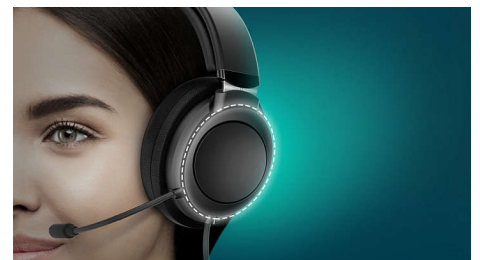

Great sound isolation from the

Great sound isolation from the closed-back design

Powerful 32 mm neodymium drive

Powerful 32 mm neodymium drivers

Smart pairing.

One long press of the multi-function button gets these wireless Bluetooth headphones ready to pair. Once they're paired, the headphones remember the last device they were paired with.

Soft ear cups

Soft ear cups that can be angled for maximum comfort

Compact Foldable

Real compact foldable which is excellent for travel and let you take your music anywhere.