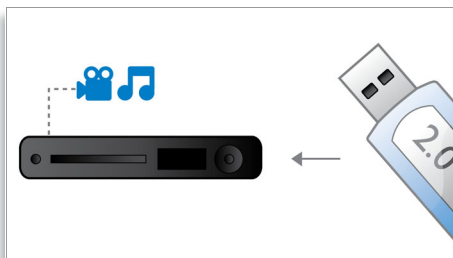

Hi-Speed USB 2.0 Link

The Universal Serial Bus or USB is a protocol standard that is conveniently used to link PCs, peripherals and consumer electronic equipment. Hi-Speed USB devices have a data transfer rate of up to 480 Mbps - up from the 12 Mbps in original USB ones. With Hi-Speed USB 2.0 Link, all you have to do is plug in your

USB device, select the movie, music or photo and play away.