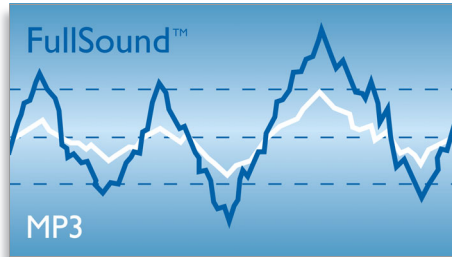

FullSound™

Philips' innovative FullSound technology faithfully restores sonic details to compressed MP3 music, dramatically enriching and enhancing it, so you can experience CD music without any distortion. Based on an audio post-processing algorithm, FullSound combines Philips' renowned expertise in music reproduction with the power of the latest generation Digital Signal Processor (DSP). The result is fuller bass with more depth and impact, boosted voice and instrument clarity, and rich detail. Rediscover your compressed MP3 music in true-to-life sound that will touch your soul and move your feet.