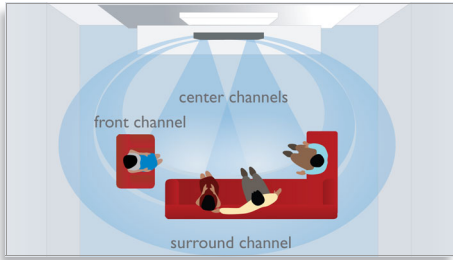

### Live

- Sophisticated design that matches any flat TV
- Simple to set up on the wall or tabletop

### Connect

- Hi-Speed USB 2.0 Link plays video/music from USB flash drive
- EasyLink controls all EasyLink products with a single remote
- MP3 Link plays music from portable media players

asimpleswitch.com

## Ambisound

Ambisound technology produces truly embracing multi-channel surround sound from fewer speakers. It delivers an immersive 5.1 sound experience without the constraints of sitting position, room shape or size, and without the clutter of multiple speakers and cables. Through the combined effect of psychoacoustic phenomena, array processing and precisely angled driver positioning, Ambisound delivers more sound from fewer speakers.