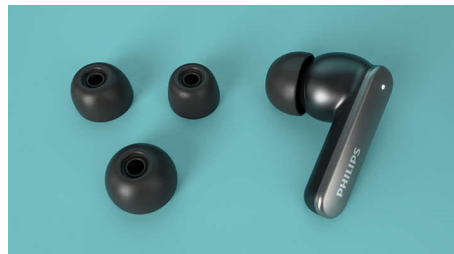

Secure, comfortable fit

These comfortable earbuds fit securely into your ear canals, creating a perfect seal that diminishes external noise. Hear every beat and word! Enjoy real comfort with three sizes of soft, interchangeable silicone ear-tip covers.

IPX4 splash/sweat resistant

An IPX4 rating and powerful 10 mm drivers let you enjoy great sound in any weather! The headphones are splash resistant and won't mind a little rain or sweat, so you don't need to worry about getting caught in a shower.

Pocket-sized case

This USB-C charging case gives you real power in a tiny package. You get a full day of listening from a case that slips into the smallest pocket. This makes these headphones perfect for

TAT4507SL/00

those who are on the move throughout the day.

26 hours play time

No matter how long your day is, these headphones have got you covered. You get 6 or 5 hours of play time from a pair of fully charged earbuds with ANC off and ANC on respectively. A fully charged case gives you another 20 or 16 hours respectively.

10 mm neodymium drivers

10 mm neodymium drivers for great sound

Charging case dimensions

Charging case dimensions: 62 x 38 x 29 mm

Hockey stick design

Hockey stick design

Includes 3 sizes of ear-tip cover

Includes 3 sizes of ear-tip cover

Quick charge for 15 minutes

Quick charge for 15 minutes and get an extra hour

Touch controls

Touch controls