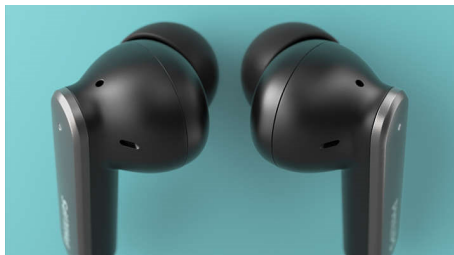

2 x 2 mics for clear calls

These headphones feature a dual-mic, noise-cancelling algorithm to give you fantastic call clarity. Two beam-forming microphones in each bud reduce the ambient noise so that you

can hear each other distinctly. Communicate clearly every time!