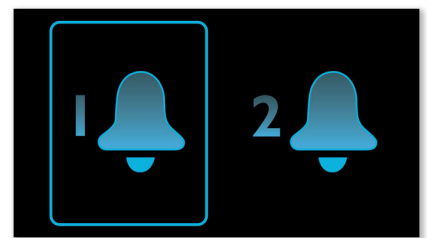

Repeat alarm

To counter oversleeping, the Philips Clock radio has a snooze feature. Should the alarm ring and you wish to continue sleeping a bit longer, simply press the Repeat Alarm button once and go back to sleep. Nine minutes later the alarm will ring again. You can continue to press the Repeat Alarm button every nine minutes until you turn off the alarm altogether.

Easy alarm/time set

Easy alarm/time set

Dual alarm

The Philips audio system comes with two alarm times. Set one alarm time to wake you up and the other time to wake up your partner.

Battery back-up

Battery back-up ensures memory of time during power failure

Sleep Timer

Sleep timer lets you decide how long you want to listen to music or a radio station of your choice before falling asleep. Simply set a time limit (up to 1 hour) and choose a CD or radio station to listen to while you drift off to sleep. The Philips radio set will continue to play for the selected duration and then automatically switch off to a power-efficient, silent stand-by mode. Sleep Timer lets you fall asleep to your favorite CD or radio DJ without counting sheep or worrying about wasting power.