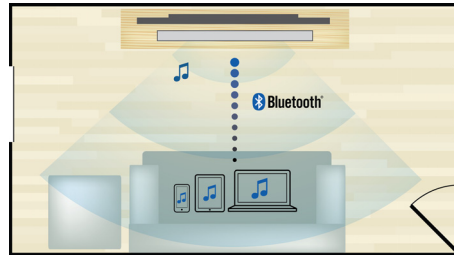

PHILIPS

Highlights

Crystal Clear Sound

Crystal Clear Sound for super clarity and realism

1000W RMS power

1000W RMS power delivers great sound for movies and music

Full HD 3D Blu-ray

Be enthralled by 3D movies in your own living room on a Full HD 3D TV. Active 3D uses the latest generation of fast switching displays for real life depth and realism in full 1080x1920 HD resolution. By watching these images through special glasses with right and left lenses that are timed to open and close in synchrony with alternating images, the full HD 3D viewing experience is created in your home cinema. Premium 3D movie releases on Blu-ray offer a wide, high quality selection of

content. Blu-ray also delivers uncompressed surround sound for an unbelievably real audio experience.

Built-in WiFi

Thanks to built-in WiFi, by simply connecting your home theater directly to your home network, you can experience a rich selection of popular online services. You can enjoy some of the best websites offering movies, pictures, infotainment and other online contents tailored to fit your TV screen.

Bluetooth wireless streaming

Bluetooth wireless music streaming from your music devices

Karaoke for endless singing

Karaoke for endless singing entertainment at home

Miracast™

Miracast™ is a peer-to-peer wireless screencasting standard formed via Wi-Fi Direct connections. Simplified user interface likes screen-mirroring the portable device screen to bigger screen via Miracast™ certified device, no limit by pre-build codec for decoding.