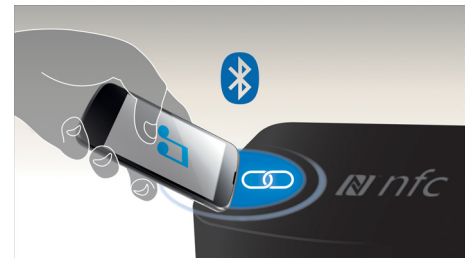

content. Blu-ray also delivers uncompressed surround sound for an unbelievably real audio experience.

Built-in WiFi

Thanks to built-in WiFi, by simply connecting your home theater directly to your home network, you can experience a rich selection of popular online services. You can enjoy some of the best websites offering movies, pictures, infotainment and other online contents tailored to fit your TV screen.

Bluetooth wireless streaming

Bluetooth wireless music streaming from your music devices

Karaoke for endless singing

Karaoke for endless singing entertainment at home

Miracast™

Miracast™ is a peer-to-peer wireless screencasting standard formed via Wi-Fi Direct connections. Simplified user interface likes screen-mirroring the portable device screen to bigger screen via Miracast™ certified device, no limit by pre-build codec for decoding.

NFC technology

Pair Bluetooth devices easily with one-touch NFC (Near Field Communications) technology. Just tap the NFC enabled smartphone or tablet on the NFC area of a speaker to turn the speaker on, start Bluetooth pairing, and begin streaming music.