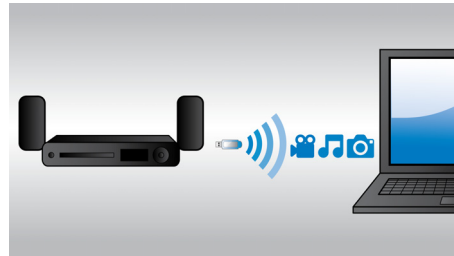

PHILIPS

Highlights

Crystal Clear Sound

Crystal Clear Sound for super clarity and realism

1000W RMS power

1000W RMS power delivers great sound for movies and music

Full HD 3D Blu-ray

Be enthralled by 3D movies in your own living room on a Full HD 3D TV. Active 3D uses the latest generation of fast switching displays for real life depth and realism in full 1080x1920 HD resolution. By watching these images through special glasses with right and left lenses that are timed to open and close in synchrony with alternating images, the full HD 3D viewing experience is created in your home cinema. Premium 3D movie releases on Blu-ray offer a wide, high quality selection of

content. Blu-ray also delivers uncompressed surround sound for an unbelievably real audio experience.

Built-in WiFi

Thanks to built-in WiFi, by simply connecting your home theater directly to your home network, you can experience a rich selection of popular online services. You can enjoy some of the best websites offering movies, pictures, infotainment and other online contents tailored to fit your TV screen.

Bluetooth wireless streaming

Bluetooth wireless music streaming from your music devices

Karaoke for endless singing

Karaoke for endless singing entertainment at home

Miracast™

Miracast™ is a peer-to-peer wireless screencasting standard formed via Wi-Fi Direct connections. Simplified user interface likes screen-mirroring the portable device screen to bigger screen via Miracast™ certified device, no limit by pre-build codec for decoding.