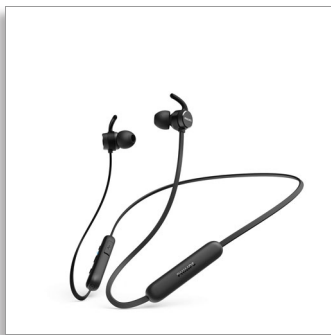

Philips
In-ear wireless headphones
with mic

8mm drivers/closed-back

Comfort fit
IPX4 splash/sweat resistant
Great passive noise isolation

TAE1205BK

Tangle-free tunes

Keep your music close. These splash- and sweat-resistant wireless headphones give you great sound, a comfortable in-ear fit, and up to 7 hours play time. When you need more, a quick 15-minute charge keeps the music playing another 1 hour.

Easy comfort. Secure fit.

- 3 interchangeable rubber earbud covers
- Oval acoustic tube fits comfortably in your ear canal
- Secure, flexible, comfortable
- Wing tips for a secure fit. Better passive noise isolation

- Inline remote. Easily switch from playlist to calls
- Smart pairing. Automatically find Bluetooth devices
- Built-in mic with echo cancellation for clear audio
- Magnetic earbuds. Flat, tangle-resistant cable

Product dimensions

- Cable length: 64 cm
- Height: 1.5 cm
- Width: 2.5 cm
- Depth: 0 cm
- Weight: 0.015 kg

Accessories

- Quick Start Guide
- Eartips: 3 pairs (S/M/L)
- Charging cable: USB-C cable

Design

- Color: Black
- Wearing style: In-ear
- Ear coupling material: Silicone
- Ear fitting: In-ear
- In-ear fitting type: Silicone ear tip