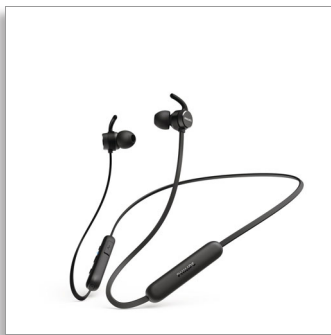

Philips
In-ear wireless headphones
with mic

8mm drivers/closed-back

Comfort fit
IPX4 splash/sweat resistant
Great passive noise isolation

TAE1205BK

Tangle-free tunes

Keep your music close. These splash- and sweat-resistant wireless headphones give you great sound, a comfortable in-ear fit, and up to 7 hours play time. When you need more, a quick 15-minute charge keeps the music playing another 1 hour.

Splash resistant. 7 hours play time.

- IPX4 splash- and sweat-resistant
- 8 mm neodymium drivers. Great sound
- 7 hours play time. USB-C charging
- Charge for 15 minutes, get 1 hour play time

Easy comfort. Secure fit.

- Secure, flexible, comfortable
- Oval acoustic tube fits comfortably in your ear canal
- Wing tips for a secure fit. Better passive noise isolation
- 3 interchangeable rubber earbud covers

From playlists to calls

- Inline remote. Easily switch from playlist to calls
- Built-in mic with echo cancellation for clear audio
- Smart pairing. Automatically find Bluetooth devices
- Magnetic earbuds. Flat, tangle-resistant cable