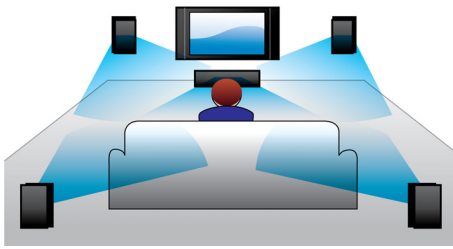

Designed to enhance your cinema at home

- Modern design to complement your home environment

PHILIPS

5.1 Home theater
DVD USB 2.0, Karaoke

HTD5540/98

Highlights

Dolby Digital

Because Dolby Digital, the world's leading digital multi-channel audio standards, make use of the way the human ear naturally processes sound, you experience superb quality surround sound audio with realistic spatial cues.

HDMI for HD movies

HDMI is a direct digital connection that can carry digital HD video as well as digital multichannel audio. By eliminating the conversion to analog signals it delivers perfect picture and sound quality, completely free from noise. Movies in standard definition can now be enjoyed in true high definition resolution - ensuring more details and more true-to-life pictures.