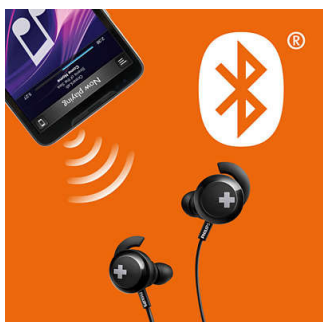

Bluetooth

Easily pair your headphones with any Bluetooth device for wireless music.