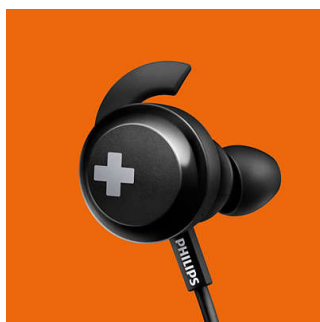

Secure wing tips

The wing tips provide a little extra push for a better, more secure fit that never falls out.