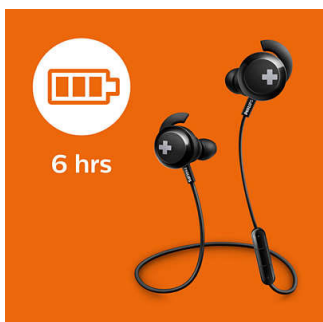

6-hour playtime

With 6 hours of playtime, you'll have enough power to keep your music going all day.

Handsfree calls

An easy-to-use remote control allows you to play or pause tracks and answer calls with a simple push of a button.