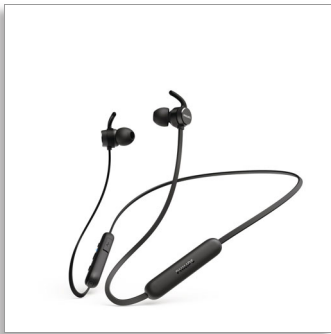

Philips  
In-ear wireless headphones  
with mic

8mm drivers/closed-back  
Comfort fit  
IPX4 splash/sweat resistant  
Great passive noise isolation

TAE1205BK

## Tangle-free tunes

Keep your music close. These splash- and sweat-resistant wireless headphones give you great sound, a comfortable in-ear fit, and up to 7 hours play time. When you need more, a quick 15-minute charge keeps the music playing another 1 hour.

### Easy comfort. Secure fit.

- Secure, flexible, comfortable
- Oval acoustic tube fits comfortably in your ear canal
- Wing tips for a secure fit. Better passive noise isolation
- 3 interchangeable rubber earbud covers