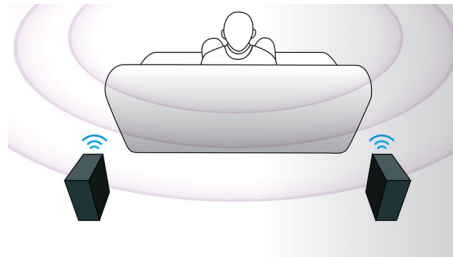

Wireless rear speakers option

Wireless rear speakers give you scalability and mobility in speaker placement. Developed using interference-free technology, wireless speakers provide full surround sound without unsightly wire connections.