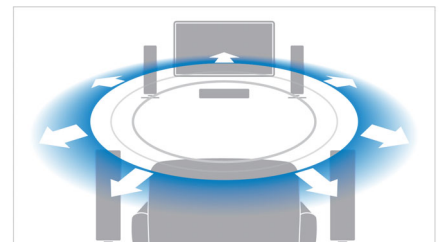

DynamicSurround

DynamicSurround employs highly advanced sound algorithms that faithfully replicate the sonic characteristics of the ideal full surround environment. This rewards listeners with an immersive, 7.1 system listening experience and by making the most of fewer speakers, the user's rooms are spared the clutter that comes with a 7.1 system - without sacrificing the surround sound experience.