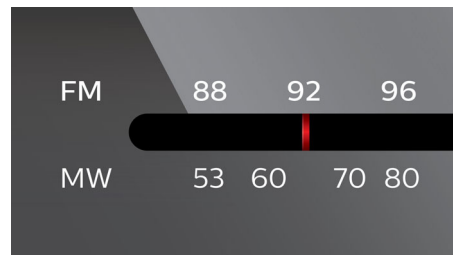

FM/MW tuner

FM/MW (AM) stereo tuner

Line-in connection

MP3 line-in connectivity allows direct playback of MP3 content via your audio system. By simply connecting your portable MP3 player to the audio system via its built-in line-in jack, you can enjoy superb sound quality while playing your favourite music from your portable MP3 player.

Specifications

Audio playback

- Playback media: CD, CD-R, CD-RW
- Disc playback modes: fast forward/reverse, next/previous track search, repeat/shuffle/programme

Tuner/Reception/Transmission

- Tuner bands: FM, MW
- Antenna: FM antenna

Sound

- Sound enhancement: Dynamic Bass Boost
- Sound system: stereo
- Volume control: rotary (analogue)
- Output power: 2 x 1 W RMS

Loudspeakers

- No. of built-in speakers: 2
- Speaker grille finishing: metal

Connectivity

- MP3 Link: 3.5 mm stereo line in

Power

- Battery type: C size (LR14)
- Battery voltage: 1.5 V
- Number of batteries: 6
- Power type: AC Input

Accessories

- Cables/Connection: power cord
- Others: User Manual
- Warranty: Warranty Certificate

Convenience

- Loader type: top

Dimensions

- Gross weight: 1.6 kg
- Packaging depth: 264 mm
- Packaging height: 155 mm
- Packaging width: 284 mm
- Weight: 2 kg
- Main unit depth: 245 mm
- Main unit height: 123 mm
- Main unit width: 262 mm

Issue date 2015-01-22

Version: 1.0.5

12 NC: 8670 000 35413
EAN: 87 12581 37928 5

© 2015 Koninklijke Philips N.V.
All Rights reserved.

Specifications are subject to change without notice.
Trademarks are the property of Koninklijke Philips N.V.
or their respective owners.

www.philips.com