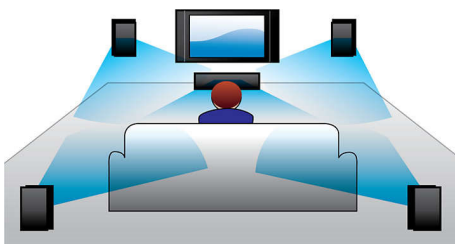

PHILIPS

Highlights

300 W RMS power

300 W RMS power delivers great sound for movies and music

Dolby Digital

Because Dolby Digital standards, the world's leading digital multi-channel audio standards, make use of the way the human ear naturally processes sound, you experience superb quality surround sound audio with realistic spatial cues.

Audio in

Audio-in allows you to easily play your music directly from your iPod/iPhone/iPad, MP3 player or laptop via a simple connection to

your home cinema. Simply connect your audio device to the Audio-in jack to enjoy your music with the superior sound quality of the Philips home cinema system.

EasyLink

EasyLink lets you control multiple devices like DVD players, Blu-ray players, soundbar speakers, Home theatre systems and TVs etc. with one remote. It uses HDMI CEC industry-standard protocol to share functionality between devices through the HDMI cable. With one touch of a button, you can operate all your connected HDMI CEC-enabled equipment simultaneously. Functions like standby and play can now be carried out with absolute ease.

HDMI for HD movies

HDMI is a direct digital connection that can carry digital HD video as well as digital multichannel audio. By eliminating the conversion to analogue signals it delivers perfect picture and sound quality, completely free from noise. Movies in standard definition