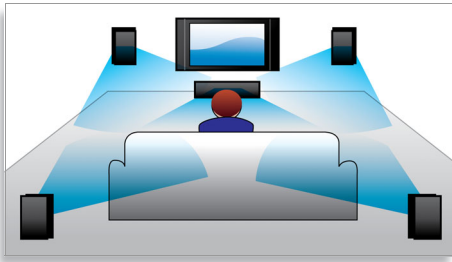

PHILIPS

sense and simplicity

Highlights

DTS, DolbyDigital, ProLogic II

A built-in DTS and Dolby Digital decoder eliminates the need for an external decoder by processing all six channels of audio information to provide a surround sound experience and an astoundingly natural sense of ambience and dynamic realism. Dolby Pro Logic II provides five channels of surround processing from any stereo source.

true-to-life pictures. Progressive Scan (represented by "p" in "1080p") eliminates the line structure prevalent on TV screens, again ensuring relentlessly sharp images. To top it off, HDMI makes a direct digital connection that can carry uncompressed digital HD video as well as digital multi-channel audio, without conversions to analogue - delivering perfect picture and sound quality, completely free from noise.