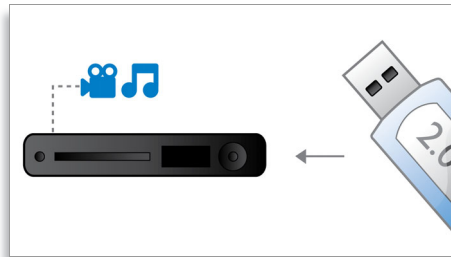

Hi-Speed USB 2.0 Link

The Universal Serial Bus or USB is a protocol standard that is conveniently used to link PCs, peripherals and consumer electronic equipment. Hi-Speed USB devices have a data transfer rate of up to 480 Mbps - up from the 12 Mbps in original USB ones. With Hi-Speed USB 2.0 Link, all you have to do is plug in your USB device, select the movie, music or photo and play away.