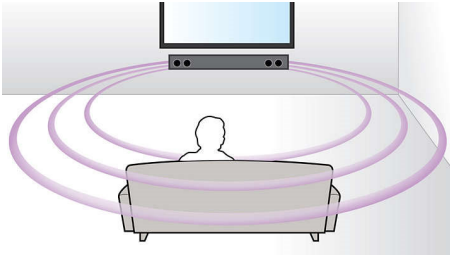

Soundbar speaker
2.0 CH bass reflex system Bluetooth®, 40 W

HTL1190B/12

Highlights

Virtual Surround Sound

Philips Virtual Surround Sound produces rich and immersive surround sound from a less than five-speaker system. Highly advanced spatial algorithms faithfully replicate the sonic characteristics that occur in an ideal 5.1-channel environment. Any high quality stereo source is transformed into true-to-life, multi-channel surround sound. No need to purchase extra speakers, wires or speaker stands to appreciate room-filling sound.