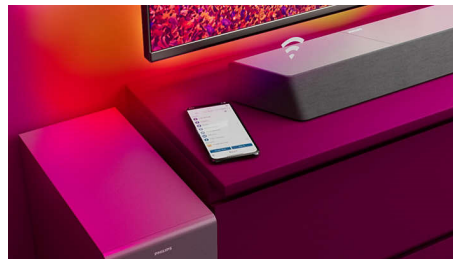

Philips Wireless Home System

This Play-Fi-compatible soundbar gives perfect home-cinema sound. Connect the soundbar to any external and smart devices in your home. DTS Play-Fi connectivity and the Philips Sound App let you play your sounds throughout your home Wi-Fi network.