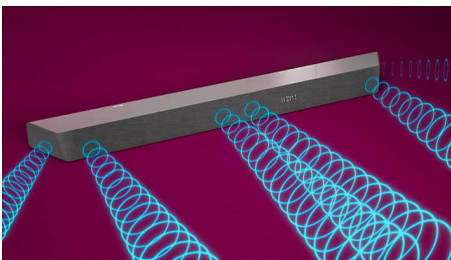

Wider soundstage

Widen the sound! Two extra tweeter speakers at either end of the soundbar broaden the audio to give you a clear separation of instruments. Pick them out easily and hear every instrument in the orchestra like you're really in the hall!