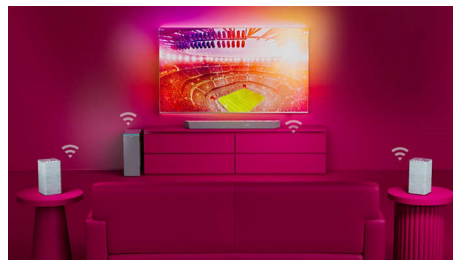

### Stadium EQ Mode

Experience the excitement of live sports, right there in your living room. Stadium EQ Mode immerses you in ambient crowd noise, as if you were sitting in the stadium! Be thrilled by every crucial moment and still hear crystal-clear commentary.

### DTS Play-Fi Home Theatre

This Play-Fi-compatible soundbar gives perfect home-cinema sound. It streams perfectly synced, high-quality audio between any compatible speakers, TVs and soundbars, creates a true surround-sound that elevate your home audio experience.