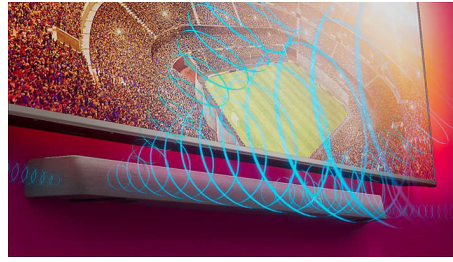

Stadium EQ Mode

Experience the excitement of live sports, right there in your living room. Stadium EQ Mode immerses you in ambient crowd noise, as if you were sitting in the stadium! Be thrilled by every crucial moment and still hear crystal-clear commentary.