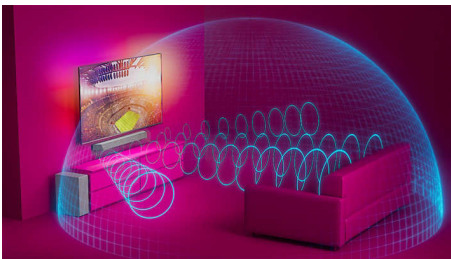

### 3.1 channels. 600 W max power

This soundbar brings max 600 W (300 W RMS at 10% THD) of powerful and rich sound to everything you watch. 3.1 channels fill any room with spellbinding soundtracks, thunderous effects, and crystal clear dialogue. The wireless subwoofer adds impact to every explosion and every beat.

### Dolby Atmos®

Increase the drama no matter what you watch. This Dolby Atmos-compatible soundbar reproduces depth as well as height, creating virtual three-dimensional surround sound that flows above and around you.