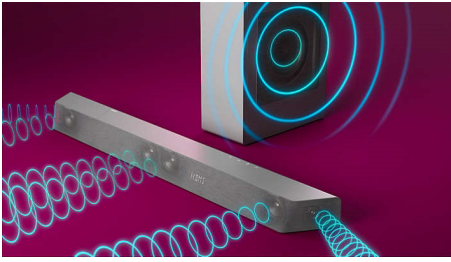

Soundbar 3.1 with wireless subwoofer
600 W max. Wireless subwoofer Dolby Atmos. Cinema Experience, Play-Fi. Home Sound Made Easy, Connects with voice assistants

Highlights

3.1 channels. 600 W max power

This soundbar brings max 600 W (300 W RMS at 10% THD) of powerful and rich sound to everything you watch. 3.1 channels fill any room with spellbinding soundtracks, thunderous effects, and crystal clear dialogue. The wireless subwoofer adds impact to every explosion and every beat.