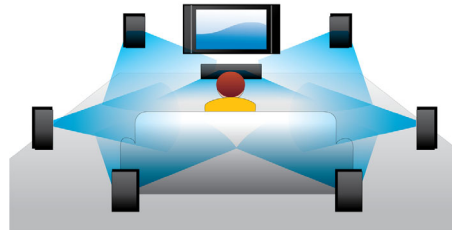

Dolby TrueHD

Dolby TrueHD deliver the finest sound from your Blu-ray Discs. Audio reproduced is virtually indistinguishable from the studio master, so you hear what the creators intended for you to hear. Dolby TrueHD complete your high definition entertainment experience.