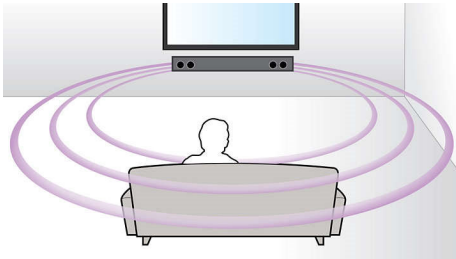

Designed for simplicity

- Low-rise profile for the perfect fit in front of your TV
- Flexible placement on the wall, tabletop or stand

Richer sound for watching TV and movies

- Virtual Surround Sound for a realistic movie experience
- Dolby Digital for ultimate movie experience
- Twin tweeters for optimum clarity performance
- External subwoofer adds thrill to the action

PHILIPS

Soundbar speaker
2.1 CH wired subwoofer HDMI ARC, 120W

HTL2153B/F7

Highlights

Virtual Surround Sound

Philips Virtual Surround Sound produces rich and immersive surround sound from less than five-speaker system. Highly advanced spatial algorithms faithfully replicate the sonic characteristics that occur in an ideal 5.1-channel environment. Any high quality stereo source is transformed into true-to-life, multi-channel surround sound. No need to purchase extra speakers, wires or speaker stands to appreciate room-filling sound.

Low-rise profile

Low-rise profile for the perfect fit in front of your TV

EasyLink

EasyLink lets you control multiple devices like DVD players, Blu-ray players, soundbar speaker, Home theater and TV's etc. with one remote. It uses HDMI CEC industry-standard protocol to share functionality between devices through the HDMI cable. With one touch of a button, you can operate all your connected HDMI CEC enabled equipment simultaneously. Functions like standby and play can now be carried out with absolute ease.