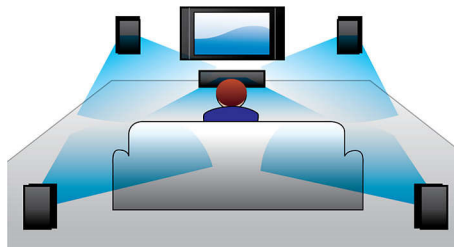

Dolby Digital

Because Dolby Digital, the world's leading digital multi-channel audio standards, make use of the way the human ear naturally processes sound, you experience superb quality surround sound audio with realistic spatial cues.

Works with multiple devices

Works with TVs, BD/DVD players, gaming consoles, MP3 players