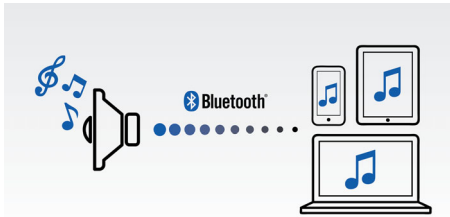

Easy to use

- Smartly designed FlexiDock to fit any Android phone
- Charge second mobile device via USB port

Advanced versatility

- Easy Bluetooth pairing Widget for Android phone
- Battery or AC power option for music enjoyment anywhere

PHILIPS

Highlights

FlexiDock

The improved version of Philips FlexiDock features a micro USB connector, perfect for any Android powered phone. The docking mechanism is a great fit for any Android phone, thanks to the smooth and rounded edge design of the connector. It offers maximum adjustability. Simply slide the connector left or right, or rotate it to fit any location or orientation of the Micro USB port on your phone. This extreme flexibility is the first of its kind, catering to Android powered phones that are made by different manufacturers with no standardized position and orientation for the micro USB connector.

Wireless music streaming

Bluetooth is a short range wireless communication technology that is both robust and energy-efficient. The technology allows easy wireless connection to iPod/iPhone/iPad or other Bluetooth devices, such as smartphones, tablets or even laptops. So you can enjoy your favorite music, sound from video or game wireless on this speaker easily.

Bass Reflex Speaker System

Bass Reflex Speaker System delivers a deep bass experience from a compact loudspeaker box system. It differs from a conventional loudspeaker box system in the addition of a bass pipe that is acoustically aligned to the woofer to optimize the low frequency roll-off of the system. The result is deeper controlled bass and lower distortion. The system works by resonating the air mass in the bass pipe to vibrate like a conventional woofer. Combined with the response of the woofer, the system extends the overall low frequency sounds to create a whole new dimension of deep bass.