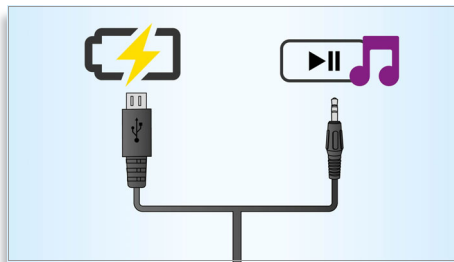

Charge and play in one cable

This Philips speaker comes with one cable for both battery charging & aux-in music playback. Conveniently eliminate cable clutter and enjoy uncompromised signal quality.

Specifications

Compatible with

- iPhone
- iPod
- Mp3 player
- Smartphones
- PC

Connectivity

- USB charging
- Audio in (3.5mm)

Sound

- Output power (RMS): 4W
- Sound System: Stereo
- Speakers: 1.5" x 2

Power

- Battery type: lithium (built-in)
- Operating time on battery: 8 hr

Accessories

- A cable for: 3.5mm audio in and USB charging
- Warranty certificate
- World Wide Warranty leaflet
- Quick start guide

Product dimensions

- Product dimensions (W x H x D): 4,5 x 3,2 x 2,2 inch
- Product dimensions (W x H x D): 11,4 x 8,19 x 5,7 cm
- Weight: 0,361 kg
- Weight: 0,796 lb

Issue date 2013-02-22

Version: 6.0.4

12 NC: 8670 000 92465
EAN: 00 60958 52280 92

© 2013 Koninklijke Philips Electronics N.V.
All Rights reserved.

Specifications are subject to change without notice.
Trademarks are the property of Koninklijke Philips Electronics N.V. or their respective owners.

www.philips.com