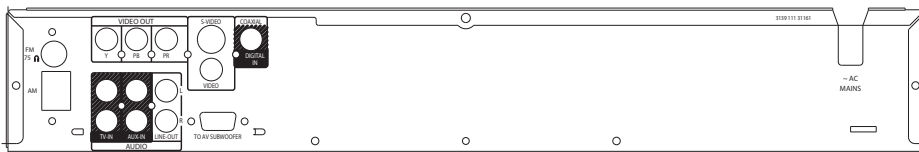

Dimensions

- Weight incl. Packaging: 25 kg
- Surround Speaker dimensions (W x H x D): 93 x 170 x 64 mm
- Surround speaker Weight: 0.76 kg
- Subwoofer dimensions (W x H x D): 236 x 360 x 470 mm
- Subwoofer Weight: 10.76 kg
- Set dimensions (W x H x D): 435 x 74.4 x 441 mm
- Set weight: 5.6 kg
- Center speaker dimensions (W x H x D): 246 x 93 x 68 mm
- Center Speaker Weight: 1.34 kg
- Packaging dimensions (W x H x D): 632 x 436 x 509 mm