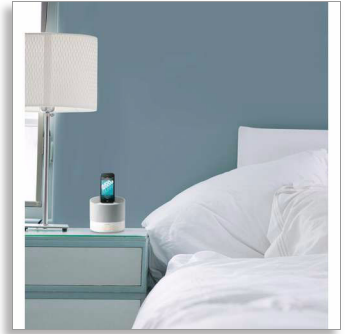

Philips
docking speaker

with Lightning connector
for iPod/iPhone
USB port for charging
6W

DS1400

Sound that fits your home

Compatible with iPhone5 and the latest iPods via the Lightning connector, DS1400 docking speaker gives you great sound. For added versatility it features a USB port for charging a second mobile device, even when your iPod/iPhone is docked.

Surprisingly rich sound

- Rich omni-directional sound to fill your bedroom
- 2 Active drivers and bass pipe for balanced rich sound
- Shielding technology to block mobile phone interference

Designed for your bedroom

- Fast charging and play music via Lightning connector
- Elegant and compact design to fit on any bedside table
- Soft glow night light
- Auto synchronization of time or date when docked

Advanced versatility