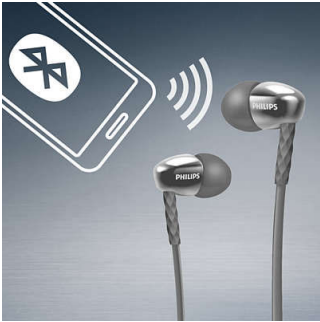

Philips
Wireless Bluetooth®
headphones

8-mm drivers/closed-back

In-ear
NFC

SHB5900PP

Rich bass anywhere

Wireless with great sound and a perfect fit

The compact SHB5900 Bluetooth® earphones boast powerful drivers that deliver up to 6 hours of wireless music enjoyment. The MusicChain feature allows you to share music with friends by pairing with other MusicChain-enabled earphones.

Enjoy quality sound

- Efficient 8.6 mm drivers deliver clear and powerful sound
- Oval sound tube inserts seals out ambient noise

Designed for long-wearing comfort

- Choose from 3 pairs of ear caps for the perfect fit for you
- Ergonomic oval sound tube for a truly comfortable fit

PHILIPS

Wireless Bluetooth® headphones
8-mm drivers/closed-back In-ear, NFC

Highlights

Bluetooth technology

Pair your headphones with any Bluetooth device for crystal clear music enjoyment that's wireless.

Choice of 3 pairs of ear caps

Ear caps come in a choice of 3 sizes – small, medium and large – for a personalised and perfect fit.

Easy NFC pairing

Easy NFC pairing lets you connect your Bluetooth® headphones with any Bluetooth-enabled device – with just a single touch.