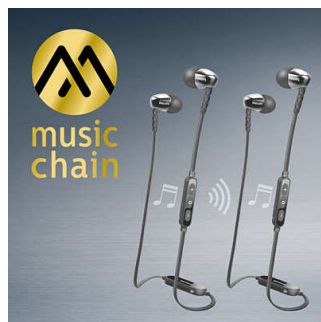

Choice of 3 pairs of ear caps

Ear caps come in a choice of 3 sizes – small, medium and large – for a personalised and perfect fit.

Easy NFC pairing

Easy NFC pairing lets you connect your Bluetooth® headphones with any Bluetooth-enabled device – with just a single touch.

Efficient 8.6 mm drivers

Compact and efficient 8.6 mm speaker drivers deliver precise sound with powerful bass, for enhanced listening enjoyment on the go.

Ergonomic oval sound tube

The oval shape of the sound tube came about based on extensive research on the human ear. Designed to fit any ear comfortably, the ergonomic shape ensures optimal fit and comfort for total music enjoyment.

MusicChain™

With MusicChain™, you can easily share the tracks that you are playing with a friend. Using Bluetooth® technology, a simple click on the MusicChain™ button on your headphones will

SHB5900PP/00

pair them with other MusicChain™-enabled headphones.

Oval sound tube inserts

Oval sound tube inserts seals out ambient noise, while its semi-closed structure deliver enhanced bass performance.

Tangle-free flat cable