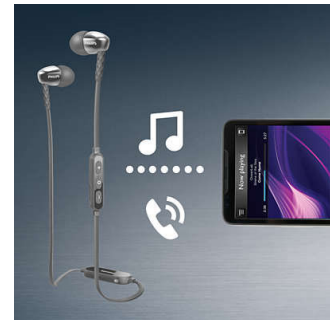

MusicChain™

With MusicChain™, you can easily share the tracks that you are playing with a friend. Using Bluetooth® technology, a simple click on the MusicChain™ button on your headphones will

SHB5900PP/00

pair them with other MusicChain™-enabled headphones.

Oval sound tube inserts

Oval sound tube inserts seals out ambient noise, while its semi-closed structure deliver enhanced bass performance.

Tangle-free flat cable

Anti-slip flat cable ensures that your cord always stays tangle free.

Wireless music and calls

Pair your smart device with your headphones via Bluetooth and enjoy the freedom of crystal clear music and phone calls — without the hassle of cables. Change tracks and answer calls with the easy-to-use remote control.