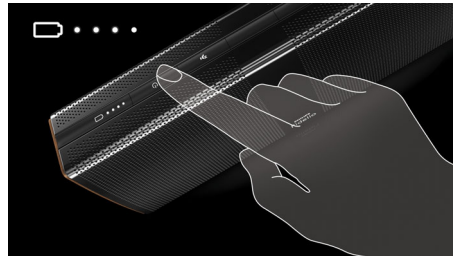

Battery level

Just touch the speaker lightly and it will display the battery level.

Specifications

Compatibility

- iPad: iPad 1, iPad 2, new iPad
- iPhone: iPhone 3, iPhone 3GS, iPhone 4, iPhone 4S
- iPod touch: 3rd generation or later
- Android tablets and smartphones
- other Bluetooth-enabled device

Loudspeakers

- Loudspeaker enhancement: wOOx Bass Radiator
- Speaker drivers: 2 x 3/4" soft dome tweeter, 4 x 2" full-range woofer
- Output power (RMS): 20 W

Accessories

- Included accessories: AC-DC Adapter, Quick install guide, Warranty certificate, World Wide Warranty leaflet

Connectivity

- Bluetooth profiles: A2DP
- Bluetooth range: Line of sight, 10 m or 30 ft
- Audio in (3.5 mm)
- USB charging

Dimensions

- Product dimensions (WxDxH): 287 x 63 x 127 mm
- Packaging dimensions (WxDxH): 326 x 101 x 224 mm

Power

- Power supply: 100-240 VAC, 50/60 Hz
- Battery type: Li-ion (built-in)
- Operating time on battery: 8 hr

Issue date 2013-09-27

Version: 7.0.5

12 NC: 8670 000 96393
EAN: 08 71258 16628 44

© 2013 Koninklijke Philips N.V.
All Rights reserved.

Specifications are subject to change without notice.
Trademarks are the property of Koninklijke Philips N.V.
or their respective owners.

www.philips.com