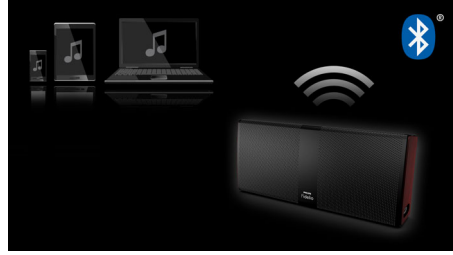

Wireless music streaming

Bluetooth is a short range wireless communication technology that is both robust and energy-efficient. The technology allows easy wireless connection to iPod/iPhone/iPad or other Bluetooth devices, such as smartphones, tablets or even laptops. So you can enjoy your favourite music and sound from videos or games wirelessly.