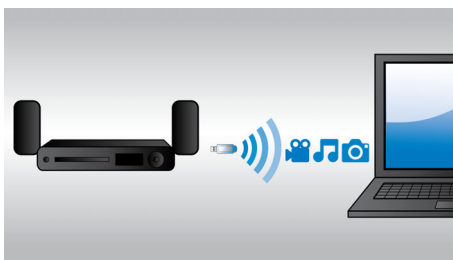

Simply enjoy all your entertainment

- Full HD 3D Blu-ray for a truly immersive 3D movie experience
- Voole-Streaming TV Episodes and Movies over the Internet
- Built-in Wi-Fi to enjoy your connected media wirelessly
- Bluetooth wireless music streaming from your music devices
- Karaoke for endless singing entertainment at home
- RMVB video playback

1000 W RMS power

1000 W RMS power delivers great sound for movies and music

Full HD 3D Blu-ray

Be enthralled by 3D movies in your own living room on a Full HD 3D TV. Active 3D uses the latest generation of fast switching displays for real life depth and realism in full 1080 x 1920 HD resolution. Watching these images through special glasses with right and left lenses that are timed to open and close in synchrony with alternating images creates the full HD 3D viewing experience in your home cinema. Premium 3D movie releases on Blu-ray offer a wide, high-quality selection of content. Blu-ray also delivers uncompressed surround sound for an unbelievably real audio experience.

Built-in Wi-Fi

Thanks to built-in Wi-Fi, by simply connecting your home theatre directly to your home network, you can experience a rich selection of popular online services. You can enjoy some of the best websites offering movies, pictures,

infotainment and other online content tailored to fit your TV screen.

Miracast™

Miracast™ is a peer-to-peer wireless screencasting standard formed via Wi-Fi Direct connections. Simplified user interface like mirroring the portable device's screen to a bigger screen on a Miracast™ certified device, not limited by pre-built codecs for decoding.