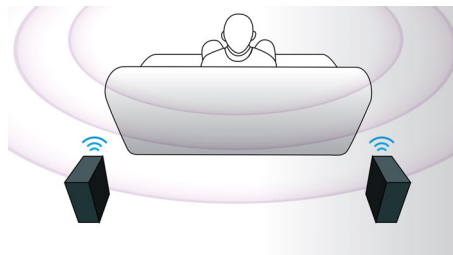

Wireless rear speakers

Wireless rear speakers give you scalability and mobility in speaker placement. Developed using interference-free technology, wireless

speakers provide full surround sound without unsightly wire connections. **The wireless connection is between the main unit and the rear speakers only. Rear speakers are both connected to wireless receiver modules.

Voole video streaming

Instantly watch TV episodes and movies as often as you want on your TV. All you need is an internet connection (either Wi-Fi or Ethernet) and a Voole membership package that includes streaming*, and you are ready to go.