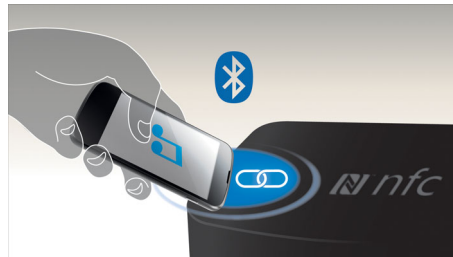

Built-in Wi-Fi

Thanks to built-in Wi-Fi, by simply connecting your home theatre directly to your home network, you can experience a rich selection of popular online services. You can enjoy some of the best websites offering movies, pictures,

infotainment and other online content tailored to fit your TV screen.

Miracast™

Miracast™ is a peer-to-peer wireless screencasting standard formed via Wi-Fi Direct connections. Simplified user interface like mirroring the portable device's screen to a bigger screen on a Miracast™ certified device, not limited by pre-built codecs for decoding.

NFC technology

Pair Bluetooth devices easily with one-touch NFC (Near Field Communications) technology. Just tap the NFC-enabled smartphone or tablet on the NFC area of a speaker to turn the speaker on, start Bluetooth pairing and begin streaming music.