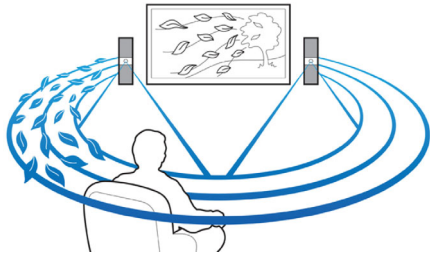

Highlights

Crystal Clear Sound

Crystal Clear Sound for super clarity and realism

1000 W RMS power

1000 W RMS power delivers great sound for movies and music

Full HD 3D Blu-ray

Be enthralled by 3D movies in your own living room on a Full HD 3D TV. Active 3D uses the latest generation of fast switching displays for real life depth and realism in full 1080 x 1920 HD resolution. Watching these images through special glasses with right and left lenses that are timed to open and close in synchrony with alternating images creates the full HD 3D viewing experience in your home cinema. Premium 3D movie releases on Blu-ray offer a wide, high-quality selection of content. Blu-ray also delivers uncompressed surround sound for an unbelievably real audio experience.