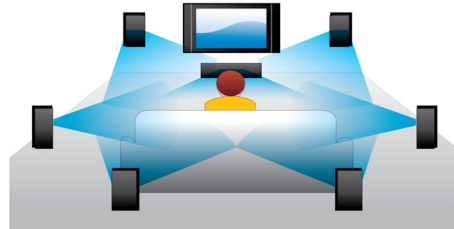

PHILIPS

Highlights

Subtitle Shift

Subtitle Shift is an enhancement feature that lets users manually adjust a movie's subtitle positioning on the television or computer screen. Using the remote control, users can shift the subtitles up and down on the screen. On widescreen displays, such as 21:9 cinema and projectors, the subtitles sometimes get cut off. In order to see them clearly, the user has to change the display aspect ratio, which defeats the purpose of the widescreen. With the Subtitle Shift feature, the user can retain the correct display aspect ratio and have the subtitles ideally positioned on the screen.

Blu-ray Disc playback

Blu-ray Discs have the capacity to carry high definition data, along with pictures in the 1920 x 1080 resolution that defines full high definition images. Scenes come to life as details leap at you, movements smoothen and images turn crystal clear. Blu-ray also delivers uncompressed surround sound - so your audio experience becomes unbelievably real. The high storage capacity of Blu-ray Discs also allow a host of interactive possibilities to be

built in. Seamless navigation during playback and other exciting features like pop-up menus bring a whole new dimension to home entertainment.

Dolby TrueHD

Dolby TrueHD delivers 7.1 channels of the finest sound from your Blu-ray Discs. Audio reproduced is virtually indistinguishable from the studio master, so you hear what the creators intended for you to hear. Dolby TrueHD completes your high definition entertainment experience.

Bonus View

With Bonus View, you can enjoy picture-in-picture with audio choices. A second smaller window - which runs a separate video sequence, appears over the main picture. You can then choose whether you want to listen to what's going on in the smaller window or in the larger one. This allows you to enjoy many special features that are often included in Blu-ray Disc movies. For example, you can watch and listen to the director's comments in the