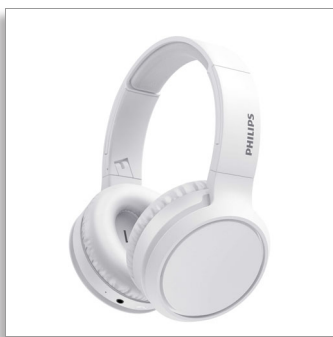

Philips
Wireless Headphone

40mm drivers/closed-back

Light weight
Compact folding
Up to 29 hours play time

TAH5205WT

Here comes the bass

Cover your ears and feel that bass! These wireless over-ear headphones boast a BASS boost button for deeper bass at a touch. You get up to 29 hours play time, fast charging, and a rock-solid Bluetooth connection. You won't miss a beat.

Big bold bass

- Powerful 40 mm neodymium drivers. BASS boost button.
- Charge for 15 minutes, get extra 4 hours play time
- 29 hours play time. USB-C charging.
- Over-ear, closed-back design. Great sound isolation.

Maximum comfort. Maximum style.

- Compact-fold design for easy storage.
- Eye-catching matte colorways
- Lightweight, adjustable cushioned headband.
- Soft ear cups that can be angled for maximum comfort

40mm drivers/closed-back Light weight, Compact folding, Up to 29 hours play time

Highlights

BASS boost button

These over-ear headphones boast powerful 40 mm neodymium acoustic drivers that give you crisp sound and rich bass. When you want more, simply press the BASS boost button and you'll feel the difference instantly.