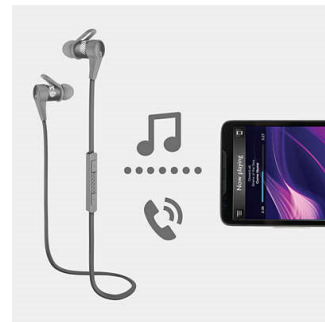

Wireless music and calls

When it comes to endless music listening pleasure and hassle-free switching between music and calls, nothing beats Bluetooth! To enjoy your favourite tunes, pair your Philips SHQ7300 with your Bluetooth-enabled smart phone or tablet – all it takes is a tap on each earshell's intuitive control to change the volume or pause a song, while you handle incoming and outgoing calls.