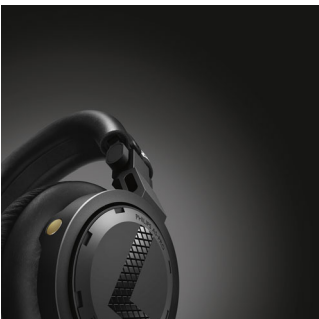

Comfortable for long sessions

- 90 degree swivel ear-shells for DJ monitoring
- Detachable, replaceable and comfortable ear cushions
- Soft, comfortable headband cushioning

Functional and durable

- In-line control and mic switches you between music and calls
- Folds into a compact form for easy storing and carrying
- Aluminum-hinged alloy steel headband for enhanced durability

90 degree swivel ear-shells

Designed with the professional DJ in mind, the earpieces on these headphones can each rotate 90° – for convenient one-ear listening while track mixing. The swivel can also be put to good use even in more casual listening, when temporary attention has to be paid to outside sounds.

Aluminum hinge construction

The Philips A5-PRO combines robust construction with exceptional fit. With its hard

anodized-finish and sturdy yet lightweight aluminum structure, it is the perfect companion to withstand any active DJ environment.