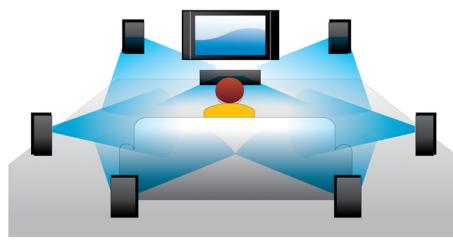

Dolby TrueHD and DTS-HD MA

DTS-HD Master Audio and Dolby TrueHD delivers 7.1 channels of the finest sound from your Blu-ray Discs. Audio reproduced is virtually indistinguishable from the studio master, so you hear what the creators intended for you to hear. DTS-HD Master Audio and Dolby TrueHD complete your high definition entertainment experience.