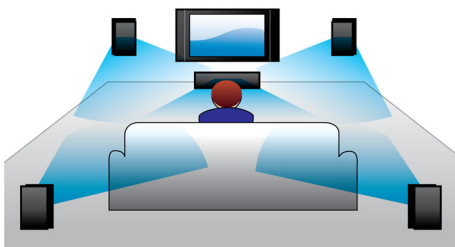

Dolby TrueHD and DTS-HD

Dolby TrueHD and DTS-HD Master Audio Essential deliver the finest sound from your

Blu-ray Discs. Audio reproduced is virtually indistinguishable from the studio master, so you hear what the creators intended for you to hear. Dolby TrueHD and DTS-HD Master Audio Essential complete your high definition entertainment experience.