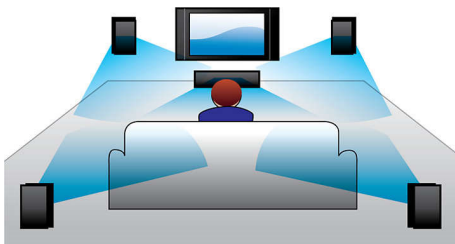

PHILIPS

5.1 3D Blu-ray Home theater
Double Bass Sound Bluetooth® and NFC, 1000W

Highlights

1000W RMS power

1000W RMS power delivers great sound for movies and music

Dolby TrueHD and DTS-HD

Dolby TrueHD and DTS-HD Master Audio Essential deliver the finest sound from your Blu-ray Discs. Audio reproduced is virtually indistinguishable from the studio master, so you hear what the creators intended for you to hear. Dolby TrueHD and DTS-HD Master Audio Essential complete your high definition entertainment experience.

Full HD 3D Blu-ray

Be enthralled by 3D movies in your own living room on a Full HD 3D TV. Active 3D uses the latest generation of fast switching displays for real life depth and realism in full 1080x1920 HD resolution. By watching these images through special glasses with right and left lenses that are timed to open and close in synchrony with alternating images, the full HD 3D viewing experience is created in your home cinema. Premium 3D movie releases on Blu-ray offer a wide, high quality selection of content. Blu-ray also delivers uncompressed surround sound for an unbelievably real audio experience.