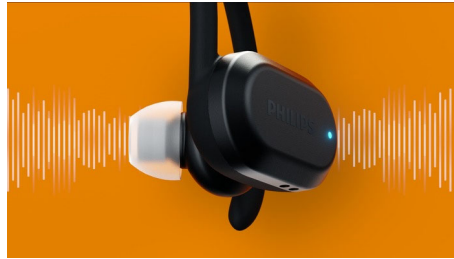

Awareness Mode

Want to hear your fellow gym goers? Activate Awareness Mode and have a conversation without removing your headphones. If you need to take a call, mono mode lets you use a single earbud to talk, and you can swap between earbuds without missing a word.