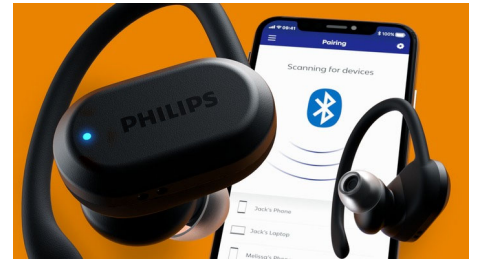

Easy control and pairing

Tap the headphones to pause your playlist, take calls, and wake your phone's voice assistant. The headphones are ready to pair the instant you switch on Bluetooth. Once they're paired, they remember the last device they were paired with.

24 hours play time

You get clear sound, punchy bass, and 6 hours play time-and the ultra-portable charging case gives you up to 18 hours extra play time. Need an extra boost? A speedy 15-minute charge gives you another hour of play time.

Philips Headphones app

You can use the Philips Headphones app to track your heart rate while working out, or to get a post-session summary. Want to tweak the sounds you train to? You can also use the app to enhance bass, tone down treble, or choose from preset sound styles.