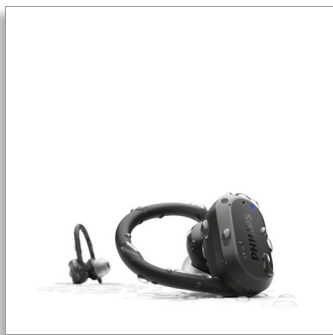

Philips
True wireless sports
headphones

In-ear fit
Heart-rate monitor
UV cleaning

TAA7306BK

Train smarter

Run faster. Jump higher. These true wireless sports headphones boast detachable ear hooks for a super-secure fit. Energizing sound keeps you focused, and the built-in heart-rate monitor helps you train in tune with your body.

Secure no matter what.

- Flexible fit. Ear hooks or wing tips
- Listen to your body. Heart-rate monitor
- Go hard, stay fresh. UV cleaning
- IP57 dust resistant and waterproof

From workout playlist to vital call

- Let the world in when you need to. Awareness Mode
- Switch between earbuds as you need. Mono mode
- Sound tuned for sports. 9 mm neodymium drivers
- Touch controls. Built-in mic. Easy pairing

From gym to street

True wireless sports headphones
In-ear fit Heart-rate monitor, UV cleaning

Highlights

Ear hooks or wing tips

For light- to medium-intensity workouts, flexible and detachable wing tips keep the fit secure. When you're up for a harder session, detachable ear hooks ensure your buds stay put. Pick your ear-hook or wingtip color to suit your style.