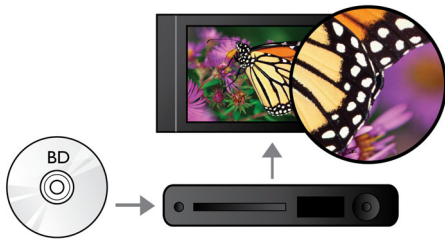

Hear more

- Dolby TrueHD for high fidelity sound

Engage more

- Enjoy all your movies and music from CDs and DVDs
- USB 2.0 plays video/music from USB flash/hard disk drive
- EasyLink to control all HDMI CEC devices via a single remote
- BD-Live (Profile 2.0) to enjoy online Blu-ray bonus content

PHILIPS

Highlights

Blu-ray Disc playback

Blu-ray Discs have the capacity to carry high definition data, along with pictures in the 1920 x 1080 resolution that defines full high definition images. Scenes come to life as details leap at you, movements smoothen and images turn crystal clear. Blu-ray also delivers uncompressed surround sound — so your audio experience becomes unbelievably real. The high storage capacity of Blu-ray Discs also allows a host of interactive possibilities to be built in. Seamless navigation during playback and other exciting features such as pop-up menus bring a whole new dimension to home entertainment.

DVD video upscaling

HDMI 1080p upscaling delivers images that are crystal clear. DVD movies in standard definition can now be enjoyed in high definition resolution - ensuring more details and more true-to-life pictures. Progressive Scan (represented by "p" in "1080p") eliminates the line structure prevalent on TV screens, again ensuring relentlessly sharp images. To top it off, HDMI makes a direct digital connection that can carry uncompressed digital HD video as well as digital multi-channel audio, without conversions to analogue - delivering perfect picture and sound quality, completely free from noise.