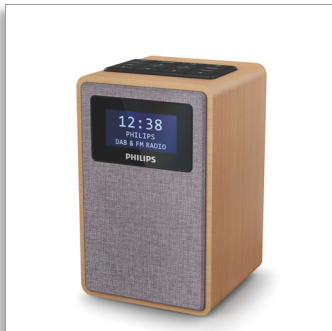

Philips
Clock Radio

DAB+

TAR5005

Versatile home radio

This small DAB+/FM radio looks great wherever you put it. The wooden cabinet and fabric speaker cover add a dash of minimalist warmth to any room. You get crystal-clear reception, plus a Gentle Wake alarm function that's perfect for guests.

Compact and convenient

- Dimensions: 95 x 154.5 x 109 mm
- Weight 0.52 kg
- Buttons on the top for source, tuning, presets and more

At home with you

- Beautiful design that fits right in
- Clear, simple black-gloss display
- DAB+/FM radio. Digital tuning with up to 20 presets
- Wooden cabinet with fabric speaker cover

Easy listening

- 2.5" full-range speaker driver
- Alarm functions for overnight guests
- Dual alarm. Gentle Wake radio alarm.
- Perfect in any room

PHILIPS

Specifications

Sound

- Output power (RMS): 1 W
- Sound System: Mono
- Volume control: up/down

Beautiful design that fits in

A light wood cabinet surrounds the speaker, which is covered in grey speaker fabric. The black gloss display panel shows station information and the time. There are buttons on top of the radio for tuning, source selection and more.