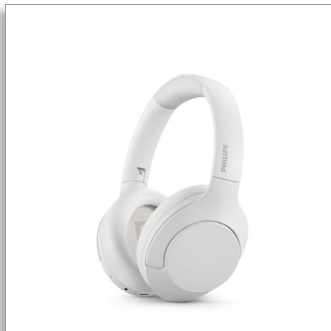

Noise Cancelling Pro

Up to 60 hours of play time
Bluetooth multipoint
Touch control

TAH8506WT

Sleek style. Great sound.

Turn the everyday into the awesome with these sleek over-ear wireless headphones. Thrilling sound and advanced noise cancellation leaves you free to get lost in every playlist and podcast. Need to chat? You get clear calls too.

Great sound, sleek looks

- Sleek design with Noise Cancelling Pro
- Clear sound for calls
- Great sound from 40 mm drivers

Simple connections. Easy to use.

- Bluetooth multipoint. Connect multiple devices
- Plug in for Hi-Res Audio
- Up to 60 hours of play time*
- Touch control that you control. Turn touch on or off

Made for you

- Lightweight comfort
- Smart-looking hard case keeps the headphones safe
- Philips Headphones app. Custom sound and more

PHILIPS