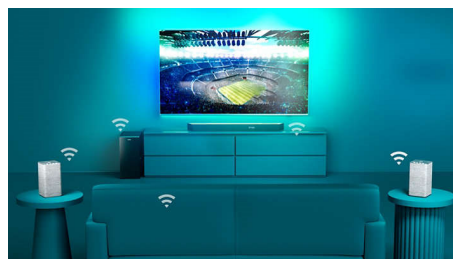

DTS Play Fi Home Theatre

This Play-Fi-compatible soundbar gives perfect home-theater sound. It streams perfectly synced, high-quality audio between any compatible speakers, TVs and soundbars, creates a true surround-sound that elevate your home audio experience.

DTS Play-Fi. Multi-room audio

Easy Play-Fi compatibility makes this soundbar the star of your multi-room setup. You can sync Play-Fi-compatible speakers for multi-room audio, or even create a true surround-sound that flows above and around you.

HDMI eARC

Lose nothing from the mix when you're immersed in the drama. This soundbar is compatible with HDMI eARC, a high-speed connection that lets you experience the full effect of advanced audio formats like Dolby Atmos.

All your favorite sources

Easily connect to your favorite sources

HDMI 4K pass through

HDMI 4K pass through for Ultra HD Audio

Spotify Connect. Bluetooth.

Spotify Connect. Bluetooth. Apple AirPlay 2. Optical-in