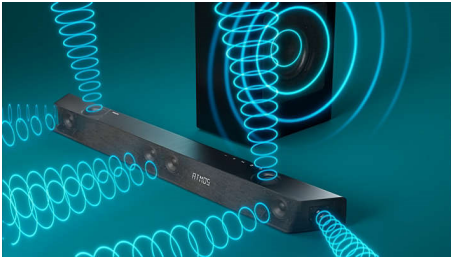

The sound you want for the content you love

- DTS Play Fi Home Theatre. Wireless surround sound
- Stadium EQ Mode. Bring the stadium home
- 3.1.2 channels. 720W max power output. Rich, powerful sound
- Dolby Atmos. Immersive cinematic sound at home

This soundbar brings max 720W (360W RMS at 10% THD) of powerful and rich sound to everything you watch. 3.1.2 channels fill any room with spellbinding soundtracks, thunderous effects, and crystal-clear dialogue. The wireless subwoofer adds impact to every explosion and every beat.