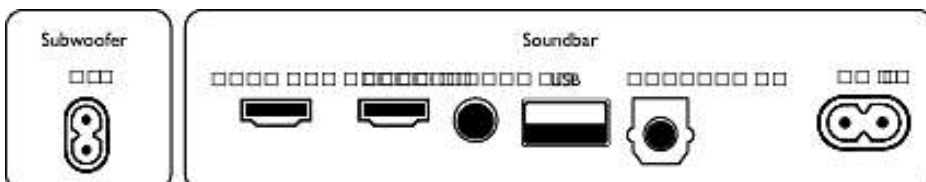

Outer Carton

- Length: 109 cm
- Number of consumer packagings: 2
- Length: 42.9 inch
- Width: 60 cm
- Gross weight: 26.2 kg
- Height: 25 cm
- GTIN: 1 08 40063 20258 7
- Width: 23.6 inch
- Height: 9.8 inch
- Nett weight: 18 kg
- Gross weight: 57.761 lb
- Nett weight: 39.683 lb
- Tare weight: 8.2 kg
- Tare weight: 18.078 lb

Convenience

- Remote Control
- Display type: 5-digit 14-segment LED display
- Night mode: No

Compatibility

- Smartphone/tablet APP control

Power

- Main unit power supply: 100-240V AC, 50/60 Hz
- Subwoofer power supply: 100-240V AC, 50/60 Hz
- Subwoofer standby power: < 0.5 W
- Main unit standby power: < 0.5 W
- Auto standby

Packaging dimensions

- Height: 22.5 cm
- Packaging type: Carton
- Type of shelf placement: Laying
- Width: 105 cm
- Depth: 45 cm
- Height: 8.9 inch
- Number of products included: 1
- Width: 41.3 inch
- Gross weight: 12.2 kg
- Depth: 17.7 inch
- Nett weight: 9 kg
- Gross weight: 26.896 lb
- Nett weight: 19.841 lb
- Tare weight: 3.2 kg
- Tare weight: 7.055 lb
- UPC: 8 40063 20258 0

Accessories

- Included accessories: Remote Control (with

battery), Power cord, Wall mount bracket, Quick start guide, World Wide Warranty leaflet

Design

- Color: Black
- Wall mountable

Dimensions

- Main Unit (W x H x D): 940 x 65 x 106 mm
- Main Unit Weight: 3 kg
- Subwoofer (W x H x D): 190 x 410 x 309 mm
- Subwoofer Weight: 6 kg

Video

- 3D pass-through
- Video Enhancement: Dolby Vision, HDR10, HDR10+, HLG, 4K Video Pass-through

Issue date 2024-04-13

Version: 5.0.1

UPC: 8 40063 20258 0

© 2024 Koninklijke Philips N.V.
All Rights reserved.

Specifications are subject to change without notice.
Trademarks are the property of Koninklijke Philips N.V.
or their respective owners.

www.philips.com