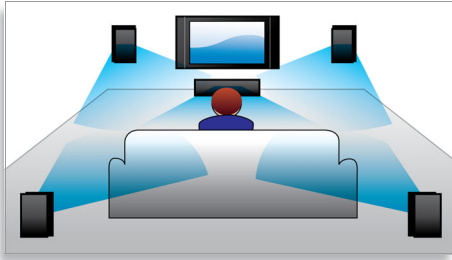

PHILIPS

sense and simplicity

Highlights

DTS, DolbyDigital, ProLogic II

A built-in DTS and Dolby Digital decoder eliminates the need for an external decoder by processing all six channels of audio information to provide a surround sound experience and an astoundingly natural sense of ambience and dynamic realism. Dolby Pro Logic II provides five channels of surround processing from any stereo source.

true-to-life pictures. Progressive Scan (represented by "p" in "1080p") eliminates the line structure prevalent on TV screens, again ensuring relentlessly sharp images. To top it off, HDMI makes a direct digital connection that can carry uncompressed digital HD video as well as digital multi-channel audio, without conversions to analogue - delivering perfect picture and sound quality, completely free from noise.