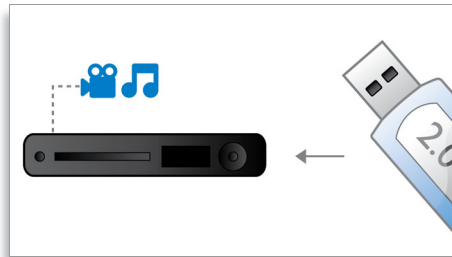

Hi-Speed USB 2.0 Link

The Universal Serial Bus or USB is a protocol standard that is conveniently used to link PCs, peripherals and consumer electronic equipment. Hi-Speed USB devices have a data transfer rate of up to 480 Mbps - up from the 12 Mbps in original USB ones. With Hi-Speed USB 2.0 Link, all you have to do is plug in your USB device, select the movie, music or photo and play away.