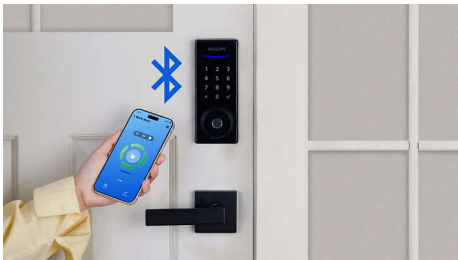

Innovative smart solution

- Simply share access anytime, anywhere
- Generate temporary PIN codes and share them remotely
- Works with Wi-Fi bridge to achieve more smart functions

PHILIPS

Smart deadbolt

Built-in Bluetooth PIN code, key, and app unlock, ANSI/BHMA Grade 2, Works with the Philips Wi-Fi bridge

DDL240XG5KMB/37

Highlights

3 ways to unlock

Choose the unlock method that fits your lifestyle the moment you arrive home. You can choose from unlocking with PIN codes or keys, or just unlock the door with a gentle touch of the Philips Home Access app on your smartphone.

Built-in Bluetooth

Enable seamless and secure wireless communication between the smart lock and your smartphone or other compatible devices, allowing for convenient control and monitoring of your locks status via the Philips Home Access app.