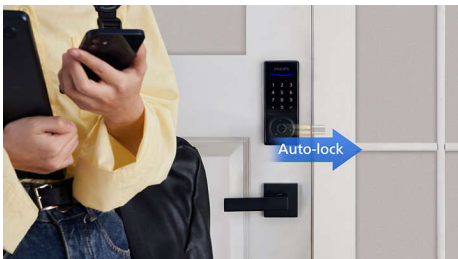

Innovative smart solution

- Simply share access anytime, anywhere
- Generate temporary PIN codes and share them remotely
- Works with Wi-Fi bridge to achieve more smart functions

PHILIPS

Smart deadbolt

Built-in Bluetooth PIN code, key, and app unlock, ANSI/BHMA Grade 2, Works with the Philips Wi-Fi bridge

DDL240XG5KMB/37

Highlights

3 ways to unlock

Choose the unlock method that fits your lifestyle the moment you arrive home. You can choose from unlocking with PIN codes or keys, or just unlock the door with a gentle touch of the Philips Home Access app on your smartphone.

Built-in Bluetooth

Enable seamless and secure wireless communication between the smart lock and your smartphone or other compatible devices, allowing for convenient control and monitoring of your locks status via the Philips Home Access app.

Auto-lock

With built-in door sensors, the lock can automatically lock when you leave, keeping your

home safe and ensuring that you didn't forget to lock the door.

Lock activity records

Lock activity records on the Philips Home Access app offer a detailed record of all lock interactions and activities. From lock/unlock events to user access, you can now effortlessly track who accessed your lock when you arrived home. By providing a clear and comprehensive overview of your lock's history, our smart lock ensures you're in control of your home's security.