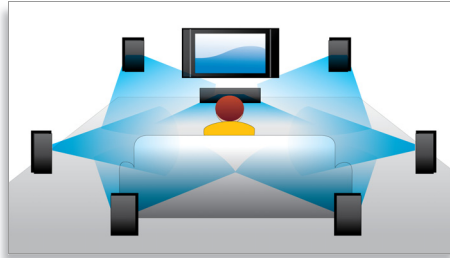

Dolby TrueHD and DTS-HD MA

DTS-HD Master Audio and Dolby TrueHD delivers 7.1 channels of the finest sound from your Blu-ray Discs. Audio reproduced is virtually indistinguishable from the studio master, so you hear what the creators intended for you to hear. DTS-HD Master Audio and Dolby TrueHD complete your high definition entertainment experience.