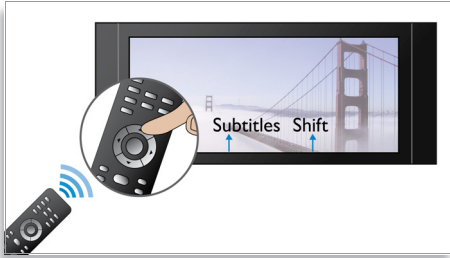

Hear more

- Dolby TrueHD and DTS-HD MA for HD 7.1 surround sound

Engage more

- Touch-sensitive controls for smooth and easy access
- BD-Live (Profile 2.0) to enjoy online Blu-ray bonus content
- Hi-Speed USB 2.0 Link plays video/music from USB flash drive
- Enjoy all your movies and music from CD and DVD
- EasyLink to control all HDMI CEC devices via a single remote
- AVCHD enables you to enjoy HD camcorder videos on your TV

asimpleswitch.com

PHILIPS

sense and simplicity

Highlights

Subtitle Shift

Subtitle Shift is an enhancement feature that lets users manually adjust a movie's subtitle positioning on the television or computer screen. Using the remote control, users can shift the subtitles up and down on the screen. On widescreen displays, such as 21:9 cinema and projectors, the subtitles sometimes get cut off. In order to see them clearly, the user has to change the display aspect ratio, which defeats the purpose of the widescreen. With the Subtitle Shift feature, the user can retain the correct display aspect ratio and have the subtitles ideally positioned on the screen.