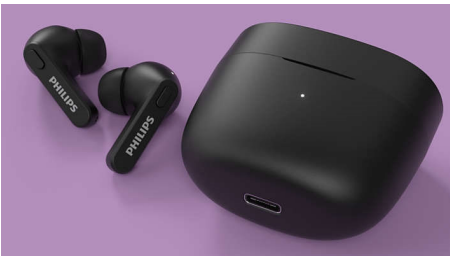

- Make calls using a single earbud. Mono mode
- 4 colors. 'Hockey-stick' design
- Secure, comfortable in-ear fit
- Soft silicone ear-tip covers in small, medium, and large

Small charging case. Up to 18 hours play time.

True Wireless Headphones

Earbuds with in-ear fit Super-small charging case, IPX4 water protection, Up to 18 hours play time

TAT2206BK/00

Highlights

IPX4 splash/sweat resistant

With an IPX4 rating and powerful 6 mm drivers, these headphones let you enjoy great sound in any weather. Fully splash resistant, they won't mind a little sweat and you don't need to worry about getting caught in the rain.

Super-small charging case

Hit the road with multiple charges in your pocket. You get up to 6 hours play time from a single charge, plus 12 extra hours from a fully

charged case. A short 15-minute charge in the case gives you an hour of play time. A full charge of the case takes 2 hours via USB-C.

Secure, comfortable in-ear fit

You get real comfort thanks to soft, interchangeable silicone ear-tip covers. The ear-tips on each earbud insert securely into your ear canal, creating a perfect seal that diminishes external noise. The 'hockey stick' form factor keeps each earbud secure.