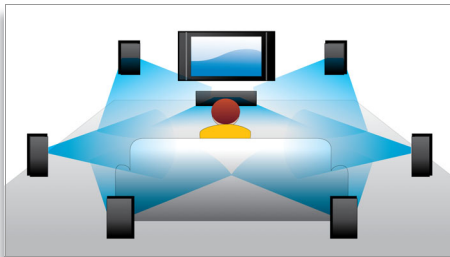

Dolby TrueHD and DTS-HD MA

DTS-HD Master Audio and Dolby TrueHD delivers 7.1 channels of the finest sound from your Blu-ray Discs. Audio reproduced is virtually indistinguishable from the studio master, so you hear what the creators intended for you to hear. DTS-HD Master Audio and Dolby TrueHD complete your high definition entertainment experience.