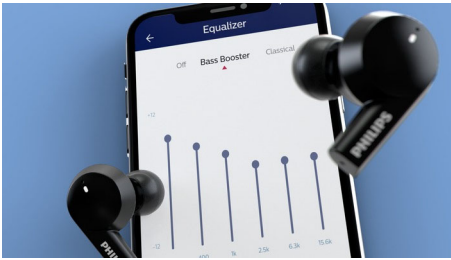

TAT5505BK/00

Highlights

Sleek design

These true wireless headphones don't just look great—they also let you hear your tunes better when you're on the move. Hybrid Active Noise Canceling reduces external noise, so there's less between you and your music. Awareness Mode lets you bring the world back in.

Philips Headphones app

Enhance the bass. Tone down the treble. The Philips Headphones app puts you in charge of the music you're listening to. Adjust levels yourself or choose from preset sound styles.