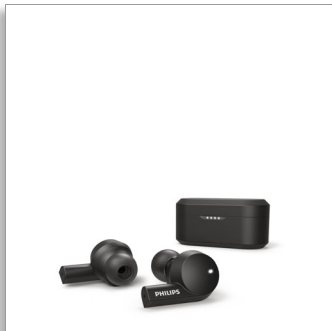

Philips
In-ear true wireless
headphones

8mm drivers/closed-back
Active Noise Canceling
Black
Bluetooth®

TAT5505BK

Your sound. Your style.

Music or calls, these sleek-looking true wireless headphones know how to perform. Active Noise Canceling tunes out background noise, and you can personalize the sound using the Philips Headphones app. Take an earbud out to pause the music.

simply smart

- Sleek design and hybrid Active Noise Canceling
- IR sensor. Music pauses when you take an earbud out
- Philips Headphones app. Custom sound control
- Dual mics for clear calls. Mono mode

The sound you want

- Charging case. Get up to 20 hours play time
- Powerful 8 mm neodymium drivers. Punchy bass, clear sound
- Awareness Mode. Let the world in when you need to
- Oval acoustic tube. Silicone ear-tip covers

Oval acoustic tube.

The oval-shaped acoustic tube sits comfortably and securely in your ear and maximizes passive noise isolation. You get a choice of silicone ear-tip covers in small, medium, and large, so you always get a comfortable fit.