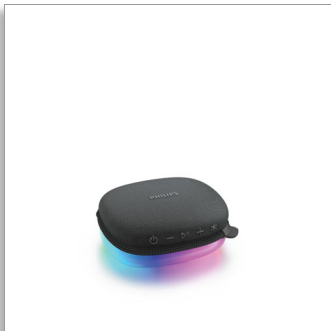

Philips  
Bluetooth speaker with  
lights

Passive radiator. Punchy bass

Three lighting modes  
5W RMS  
Attached lanyard

TAS2307BK

## Add some mood to your music

Light up any room with this wonderful Bluetooth speaker. Choose between three multi-colored light modes to add some mood or a gentle night light at the end of a long day. An attached lanyard makes it super easy to carry your speaker around.

### Big sound in a little box

- Compact Bluetooth speaker
- Passive radiator for punchy bass
- 5W RMS output power