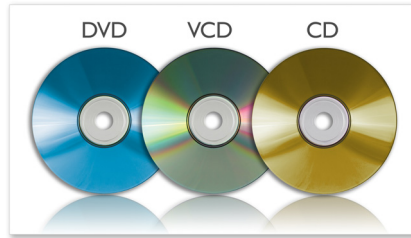

DVD, DVD+/-RW, (S)VCD, CD

The Philips Portable DVD player is compatible with most DVD and CD discs available in the market. DVD, DVD+/-R, DVD+/-RW, (S)VCD and CD – all of them can play on the DVD player. DVD+/-R is a shorthand term for a DVD drive that can accept both of the common recordable DVD formats. Likewise, DVD+/-RW handles both common rewritable disc types.

Power Resume

The DVD-Video player remembers where you last stopped watching both if it is powered off directly and if the power supply is discontinued. If you did not change to another disc, your player will resume play where you last stopped the movie just by reloading the disc—making your life a lot easier!

DivX Certified

With DivX® support, you are able to enjoy DivX encoded videos and movies from the Internet, including purchased Hollywood films. The DivX media format is an MPEG-4-based video compression technology that enables you to save large files like movies, trailers and music videos on media like CD-R/RW and DVD recordable discs, USB storage and other memory cards for playback on your DivX Certified® Philips device.

Specifications

Product dimensions

- Product dimensions (W x H x D): 20.2 x 4 x 16.4 cm
- Weight: 0.57 kg

Picture/Display

- Diagonal screen size: 7 inch / 18 cm
- Resolution: 480(w) x 234(H) x 3(RGB)
- Display screen type: LCD TFT

Sound

- Output Power: 250 mW RMS (built-in speakers)
- Output power (RMS): 5 mW RMS (earphone)
- Signal to noise ratio: >80 dB (line out), >76 dB (earphone), >62 dB (built-in speakers)

Video Playback

- Playback Media: DVD, Picture CD, SVCD, Video CD, DVD-R/-RW, MP3-CD, CD-R/CD-RW, DVD+R/+RW, CD
- Disc Playback Modes: Disc Menu, Fast Reverse, Fast Forward, OSD, Repeat, Shuffle Play, Zoom, Resume Playback from Stop
- Video disc playback system: PAL, NTSC
- Compression formats: MPEG4, Divx

Audio Playback

- MP3 bit rates: 32 - 320 kbps
- Compression format: Dolby Digital, MP3
- Playback Media: CD, CD-RW, MP3-CD, CD-R
- File systems supported: ISO-9660, Joliet

Connectivity

- DC in: 9 V, 0.8 A
- Headphone jack: 3.5 mm Stereo Headphone
- AV output: Composite (CVBS) x 1

Convenience

- Battery charging indication
- Shock proof

Accessories

- AC/DC Adapter: DC 9 V, 0.8 A, 110-240 v, 50/60 Hz
- User Manual: English
- Car kit: cigarette outlet adapter, 12VDC

Power

- Battery Type: Built-in battery
- Battery lifetime: Up to 2 hrs*

Outer Carton

- Outer carton (L x W x H): 24 x 22.5 x 27 cm
- Net weight: 2.19 kg
- Gross weight: 3.09 kg
- Tare weight: 0.9 kg
- GTIN: 1 87 12581 68721 9
- Number of consumer packages: 3

Packaging dimensions

- Packaging dimensions (W x H x D): 23 x 25.5 x 7 cm
- Net weight: 0.73 kg
- Gross weight: 0.96 kg
- Tare weight: 0.23 kg
- EAN: 87 12581 68721 2
- Number of products included: 1
- Packaging type: Carton
- Type of shelf placement: Laying